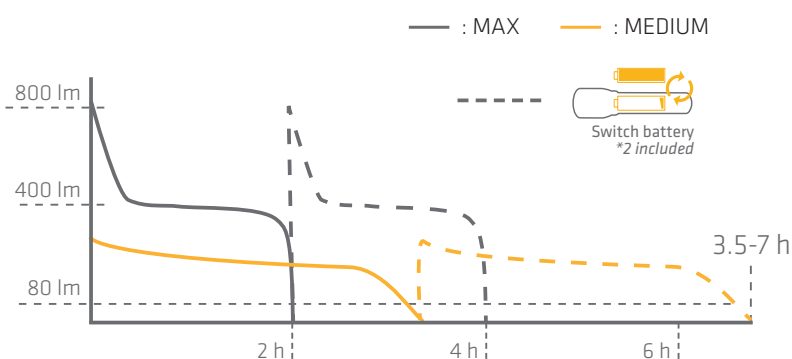

LIGHT CURVE AND RUNTIMES

MAX

800 LUMENS
80

2_h

x2

HIGH

350 LUMENS
35

2_h | 15_{min}

x2

MEDIUM

200 LUMENS
20

3_h | 30_{min}

x2

LOW

50 LUMENS
5

24_h

x2