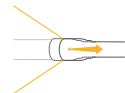

SLIDING FOCUS

Focus from wide floodlight to narrow spot light with the one handed sliding focus